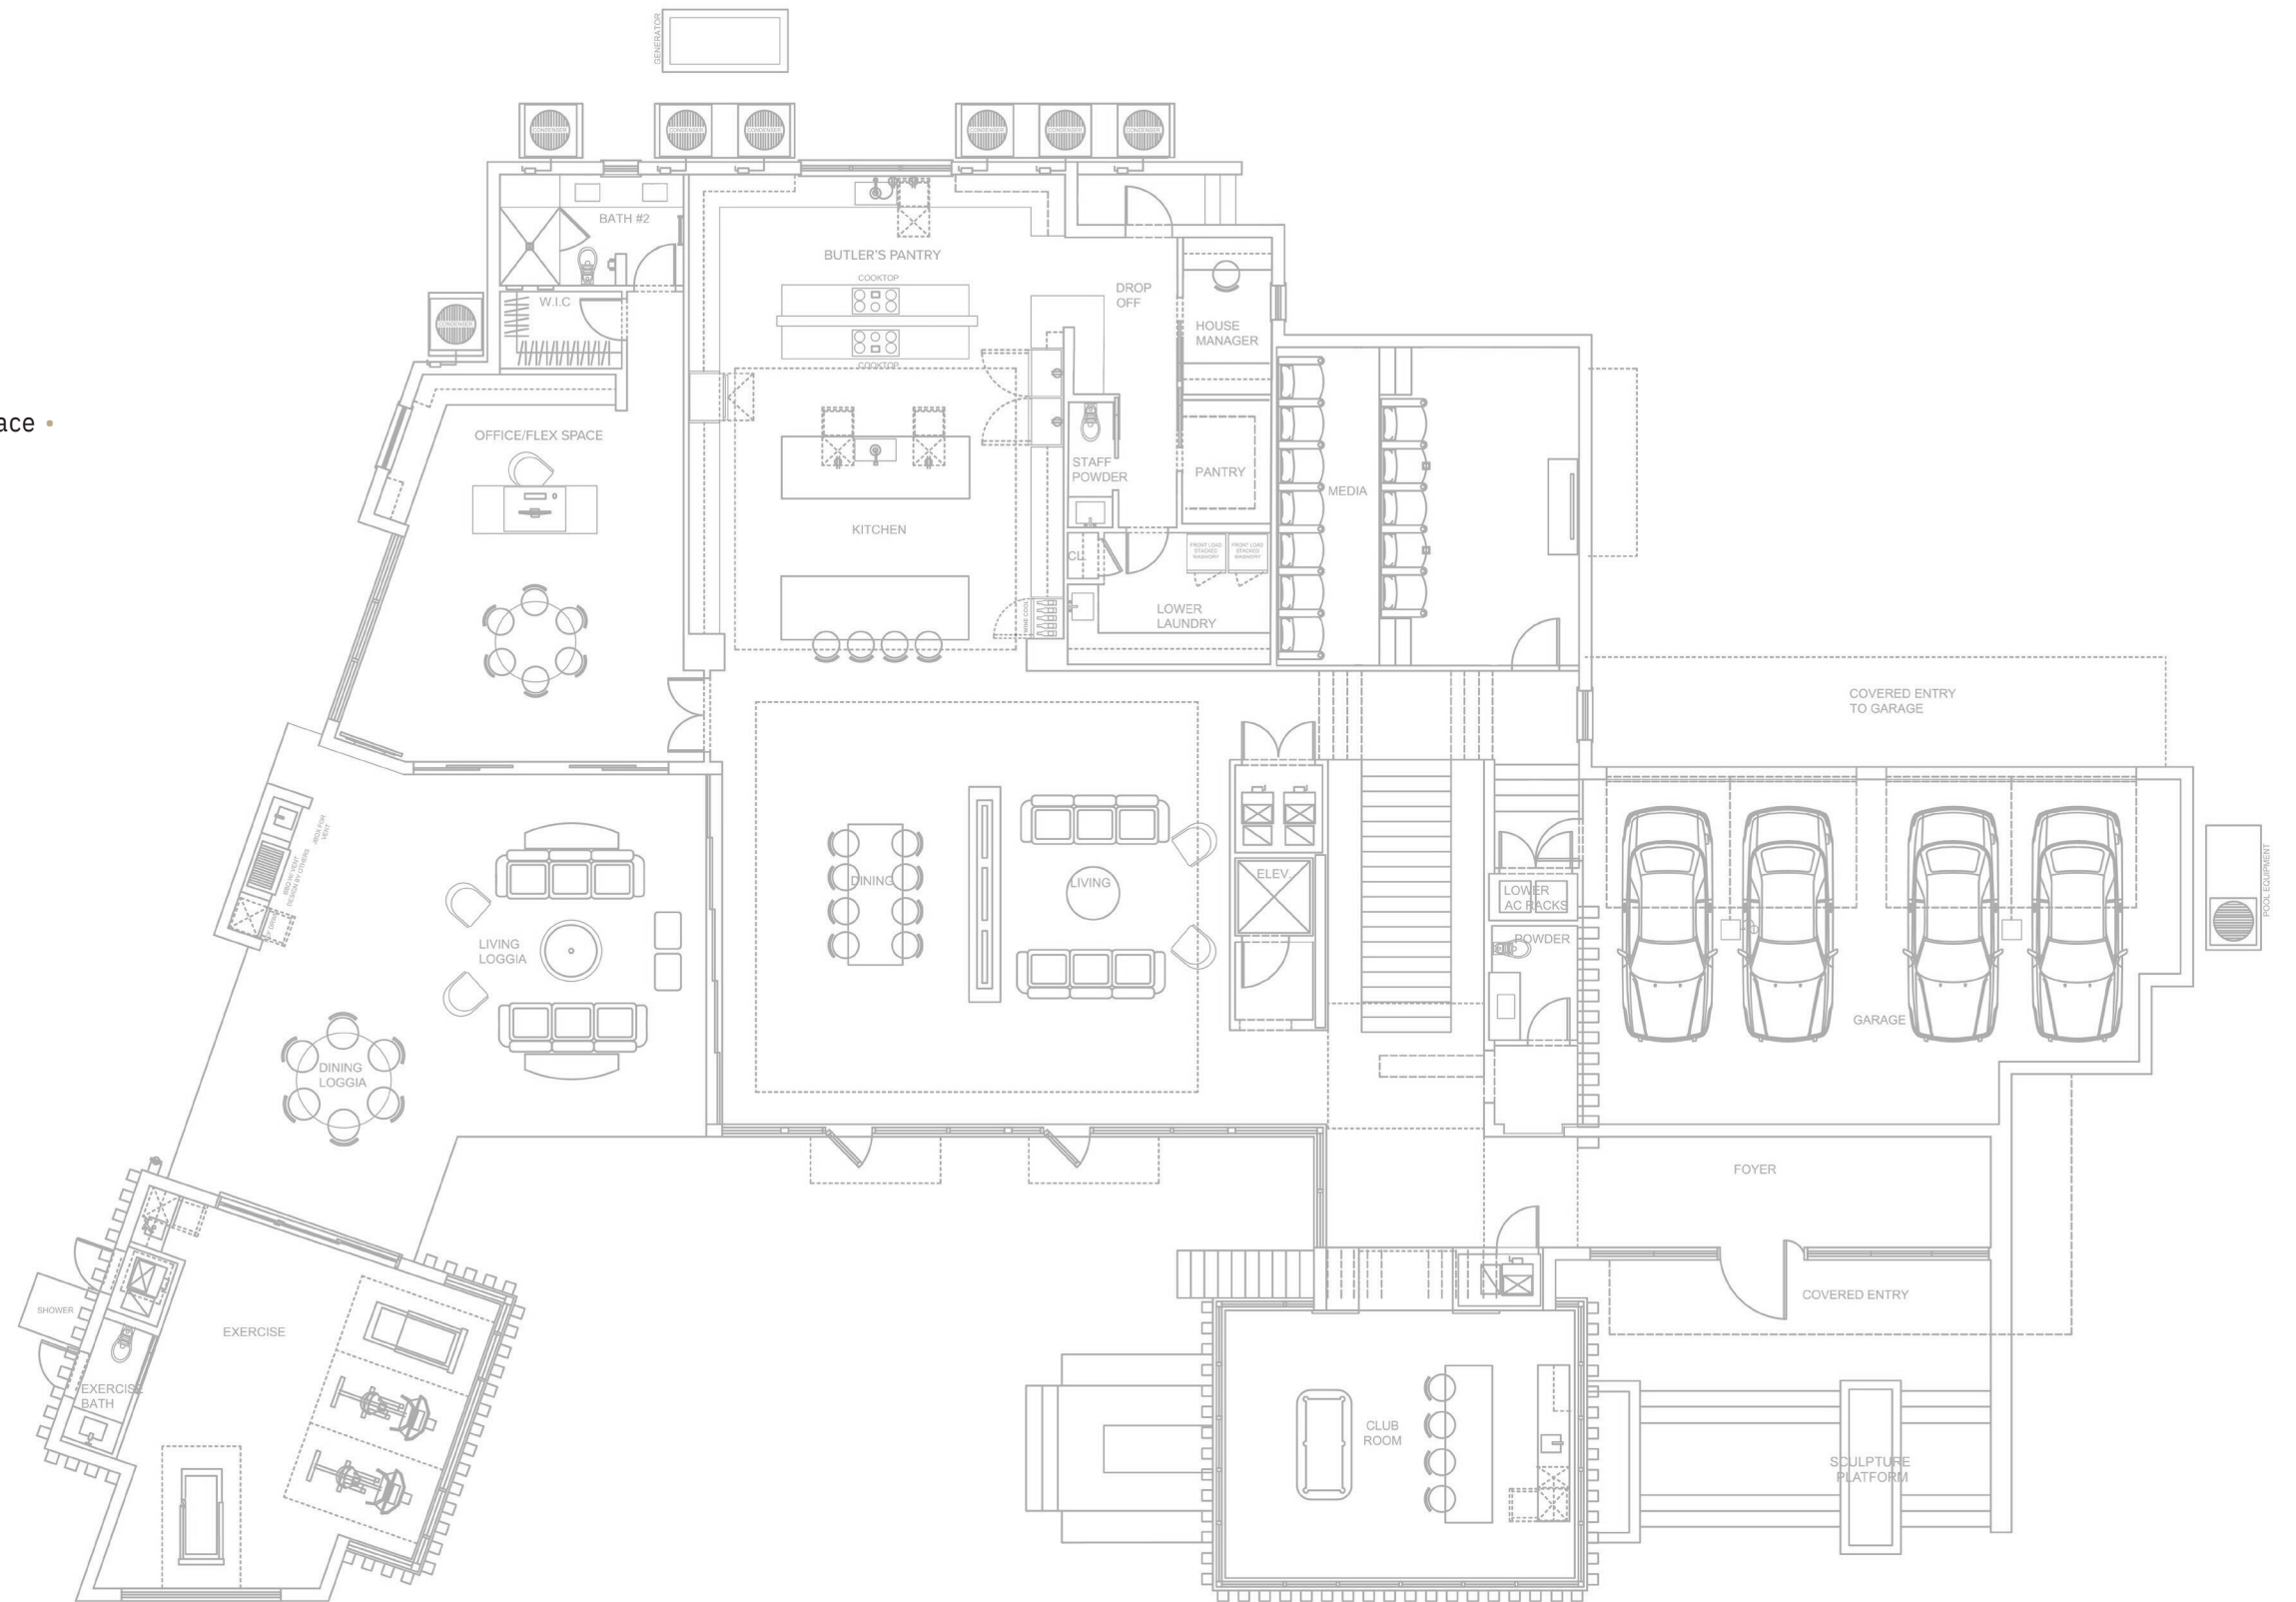

# FIRST LEVEL

- 4,844 SF+/-
- 12' High Ceilings
- Entry Foyer
- Powder Room
- Club Room with Wet Bar
- Living Room & Dining Area with Water Vapor Fireplace •

## Chef's Eat-In Kitchen:

- Butler's Pantry with Cooktop
- Staff Powder Room
- Staff Office
- Pantry
- Laundry
- Multilevel Theatre
- En-Suite Office/Flex Space with Walk-In Closet
- Fitness Center:
  - Wet Bar
  - Powder Room

# THIRD LEVEL

- Viewing Deck with Ocean Views