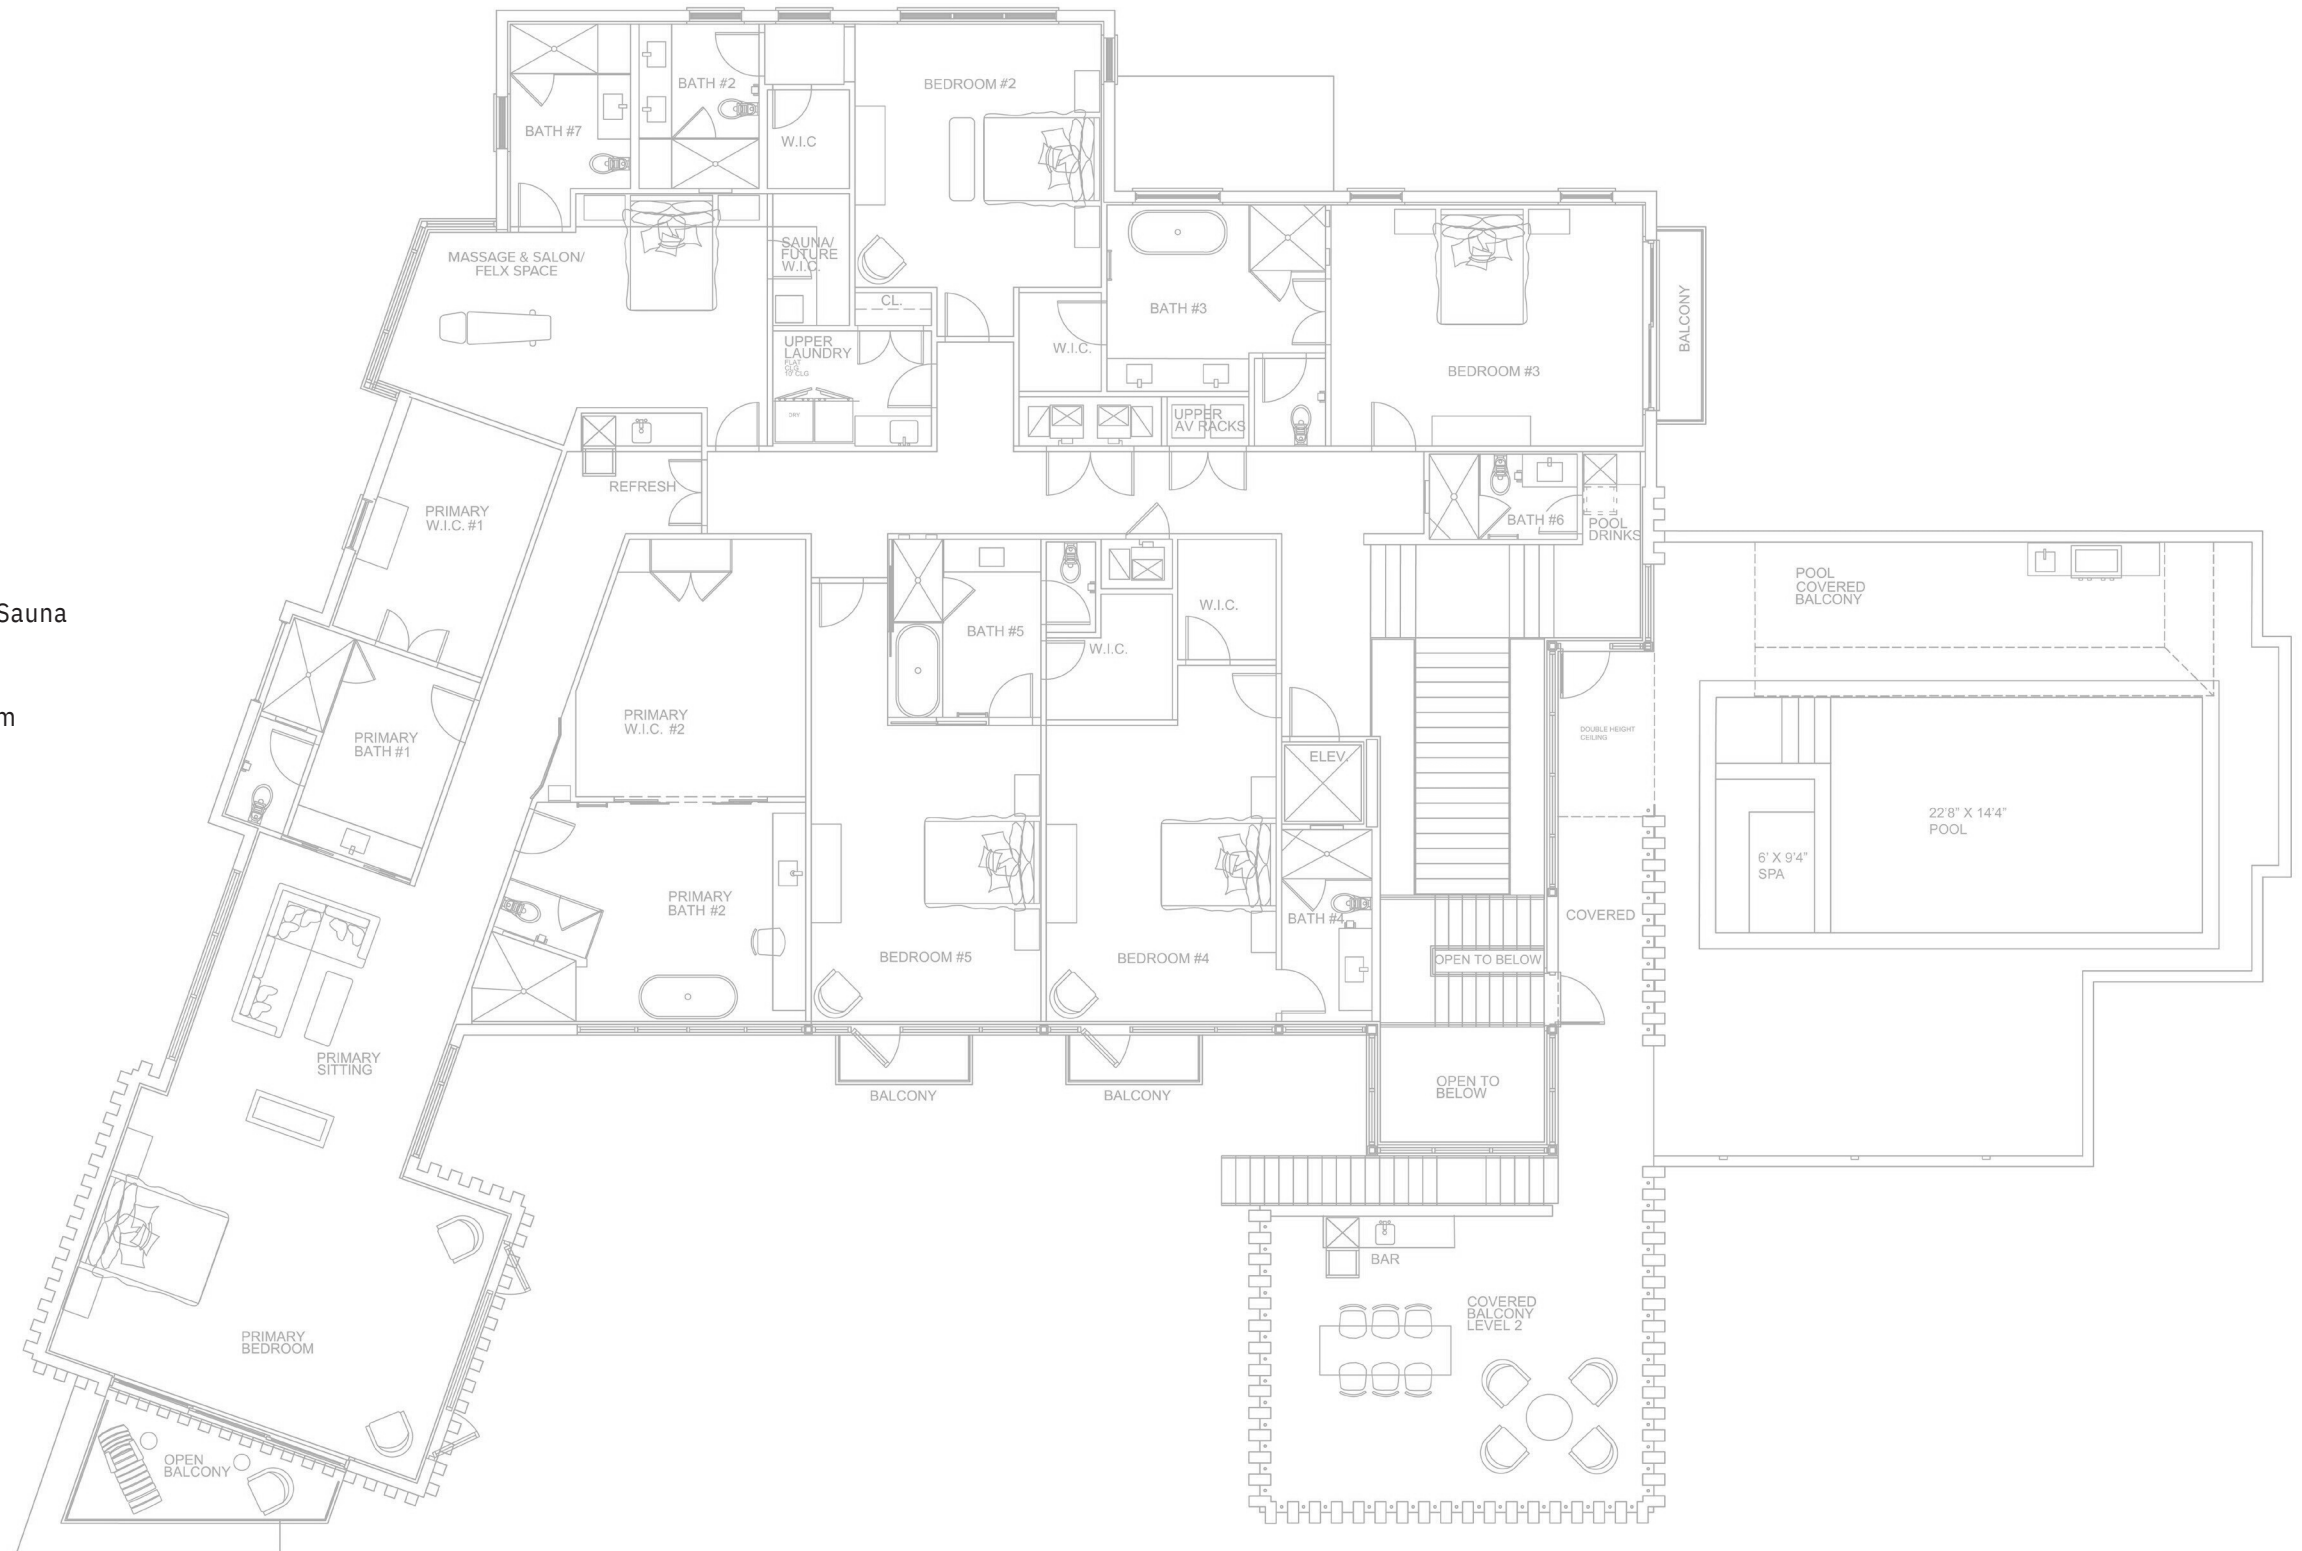

# FIRST LEVEL

- 4,844 SF+/-
- 12' High Ceilings
- Entry Foyer
- Powder Room
- Club Room with Wet Bar
- Living Room & Dining Area with Water Vapor Fireplace •

## Chef's Eat-In Kitchen:

- Butler's Pantry with Cooktop
- Staff Powder Room
- Staff Office
- Pantry
- Laundry
- Multilevel Theatre
- En-Suite Office/Flex Space with Walk-In Closet
- Fitness Center:
  - Wet Bar
  - Powder Room

## SECOND LEVEL

- 4,867 SF+/-
- 10' High Ceilings
- Primary Suite:
  - Wet Bar
  - Dual Walk-In Closets
  - Sitting Room with Water Vapor Fireplace
  - Balcony
- Double Primary Bathrooms:
  - 1 with a Free-Standing Soaking Tub
  - 4 En-Suite Guest Bedrooms with Walk-In Closets (3 with Balconies)
- En-Suite Massage Room & Salon/Flex Space with Sauna
- Laundry
- Pool Cabana with Beverage Center & Full Bathroom

# THIRD LEVEL

- Viewing Deck with Ocean Views